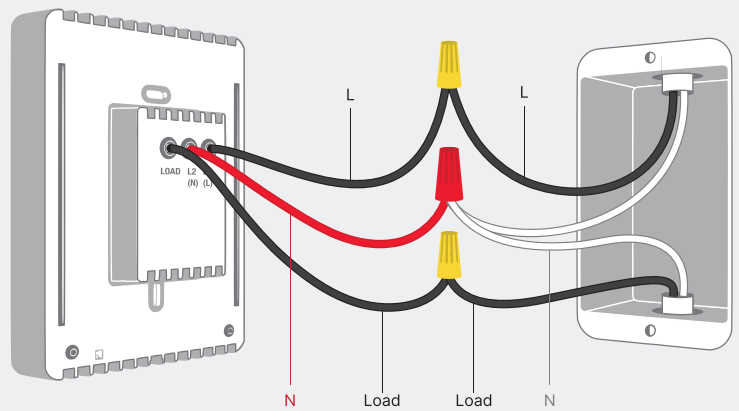

120V

Technical Specifications

Compatibility

Most high voltage electric heating systems:

- Baseboard heater
- Convector (short cycle)
- Fan-forced convector (long cycle)
- Radiant ceiling heating

Electrical

Power & Voltage:

- 1900 W at 120 VAC / 3800 W at 240 VAC
- Current: 16 A Max

Fits standard size gang box.

Certifications

Mysa is certified to the following standards:

- UL873
- CSA C22.2 No. 24-15

Display

LED display with capacitive touch buttons.

Dimensions

Height: 5.7 in / 143 mm

Width: 3.8 in / 97 mm

Depth: 1.1 in / 28 mm

Sensors

Temperature: +/- 0.5 °F/0.3 °C

Humidity: +/- 2%

Control Range: Off, 41-86 °F/5-30 °C

Wireless

WiFi – 802.11 b/g/n @ 2.4 GHz
Supports WPA2

Warranty

2 Year Limited Warranty

getmysa.com/warranty

App Languages

English

French